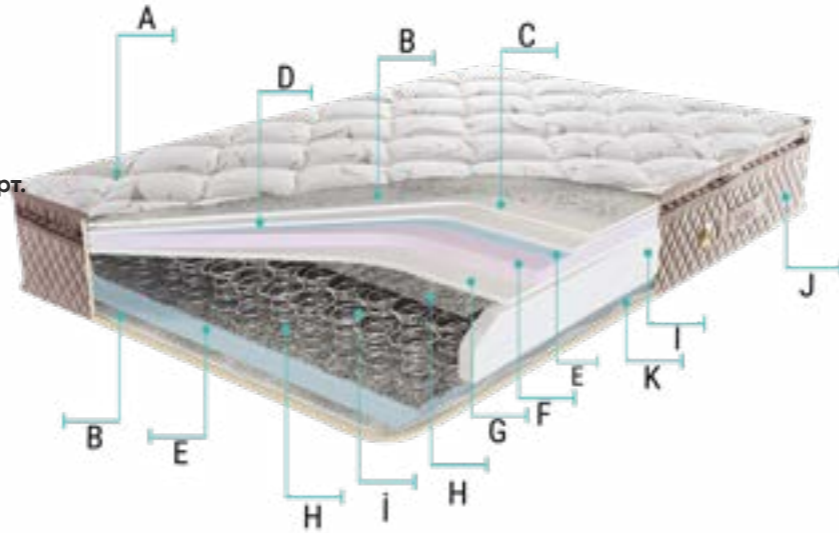

MINAS Matters / матрас

Flexi extra comfort sponge helps to accelerate the transition to sleep. Moreover, it provides you to wake up rested in the morning by creating the most suitable lying environment for the body with its durability increased forza sponge. Nanotechnology prevents frictional electrification with knitted fabric. Thus, it prevents fatigue that may occur due to excess energy in your body. Thanks to the side border fabric, it is protected from deformation in the bed and provides a long life.

Губка Flexi Extra Comfort помогает ускорить переход ко сну. Кроме того, он создает наиболее подходящую среду для сна для тела с губкой forza повышенной прочности, позволяя вам просыпаться утром отдохнувшим. Трикотажное полотно с нанотехнологиями предотвращает электризацию, вызванную трением. Таким образом, он предотвращает усталость, которая может возникнуть из-за избытка энергии в вашем теле. Благодаря ткани бокового бортика обеспечивает длительное использование, защищая кровать от деформации.

90x190 100x200 120x200 cm