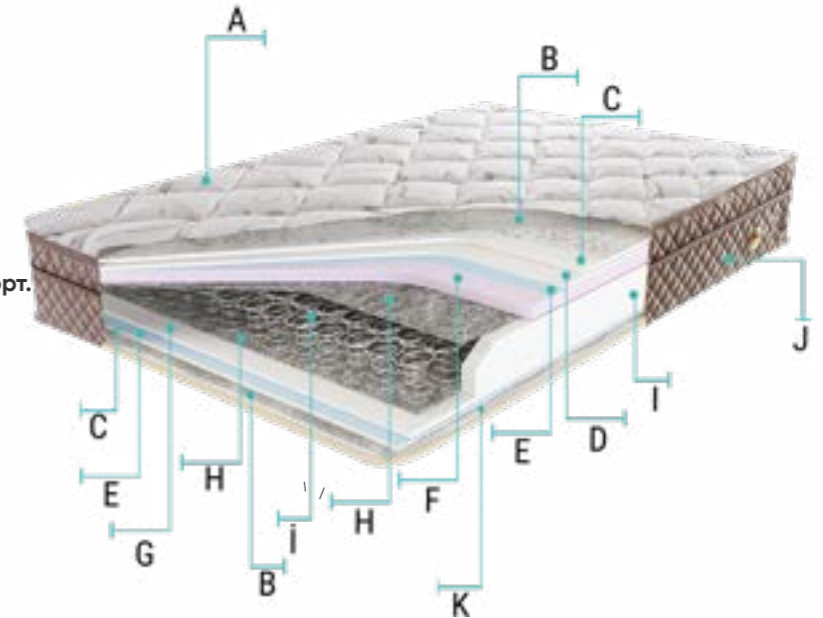

I-Support Sponge  
И.Поддерживающий матрас

I-Bonel Spring System  
К.Система пружин

J- Border Fabric  
Л.Боковая ткань

K-Jacquard Fabric  
М.Жакардовая ткань

90x190 100x200 120x200 cm

150x200 160x200 180x200 cm

One of the most important criteria for you to start your day energetically is how you sleep during the night. If you wake up in the morning and feel slight pain in your waist, neck or back, it may be due to incorrect sleeping positions. So, what should be the correct sleeping position?