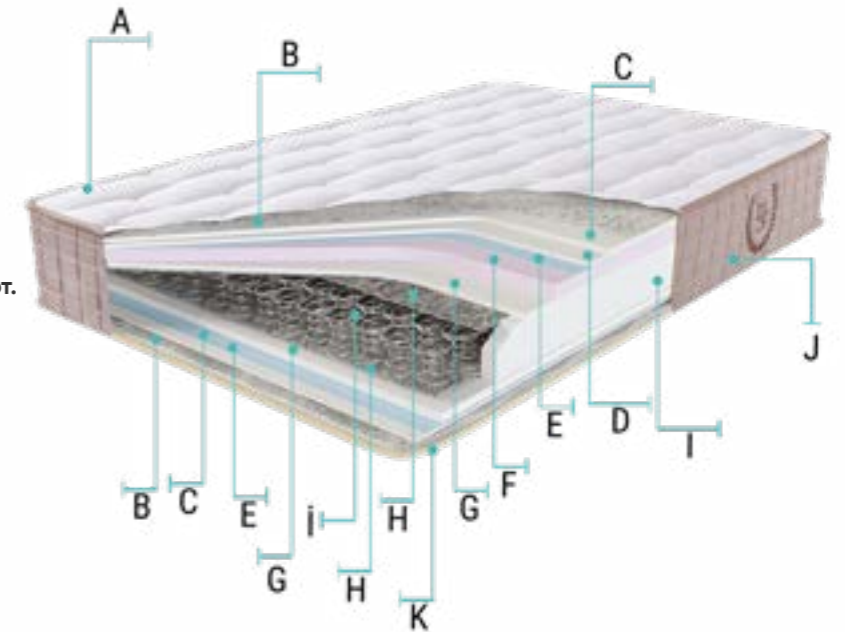

90x190 100x200 120x200 cm