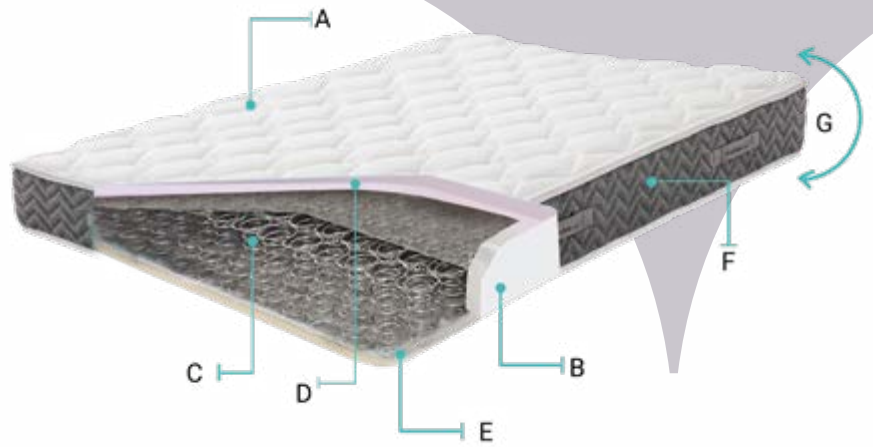

The polka mattress has been carefully prepared for you, from the headboard part created with soft lines to the high and stylishly designed legs, which are prepared with you in mind. At the same time, the product that we produce by using solid trees will preserve its form and beauty for many years as on the first day.

A timeless product that will be valid at all times with its self-confident stance given by its anthracite color. It can appeal to everyone from seven to seventy by collecting likes at first glance. Thanks to its air capsules, you can use it in your home for many years, and with its wipeable fabric feature, it helps to make your life easier in cleaning.

90x190 90x200 100x200 120x200 cm