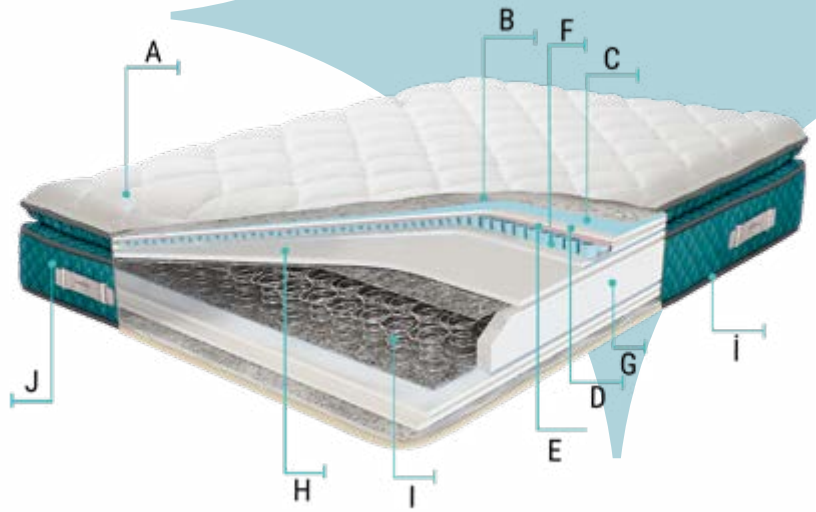

Platinum Care provides a perfect experience with its extra pad springs that support your body so that you can feel the comfort of the mattress on your body, and thanks to its cotton structure woven with natural fibers, it does not sweat and keeps you cool all night long. Thanks to the air capsules, it prevents moisture and helps to clean easily with the comfort of the foot height.

Platinum Care обеспечивает идеальные ощущения благодаря дополнительным пружинным подушечкам, которые поддерживают ваше тело, чтобы вы могли чувствовать комфорт матраса на своем теле, он не потеет благодаря своей хлопковой структуре, переплетенной с натуральными волокнами, и сохраняет прохладу всю ночь. Благодаря воздушным капсулам и высоким ножкам он предотвращает попадание влаги и упрощает чистку.

A- Organic Cotton Knitted Fabric
A. Хлопково-льняная ткань

B-Siliconized Fiber
Б.Силиконовое волокно.

C-Flexi Extra Comfort Sponge
В. Матрас Flexi дополнительный комфорт.

D-Soft Ergonomic Extra Sponge
Г.Эластичная вискозная губка.

E-Bird Feather Spine Support Sponge
Д. Верхний поддерживающий слой.

F-Lower Support Sponge
Е.Нижний поддерживающий слой.

G-Support Sponge
Ж. Поддерживающий слой.

H-Density Increased Wadding
З. Вата повышенный плотности.

I-Bonel Spring System
И. Система пружин

i- Border Fabric
К.Боковая ткань.

J-Jacquard Fabric
Л.Жаккардовая ткань.