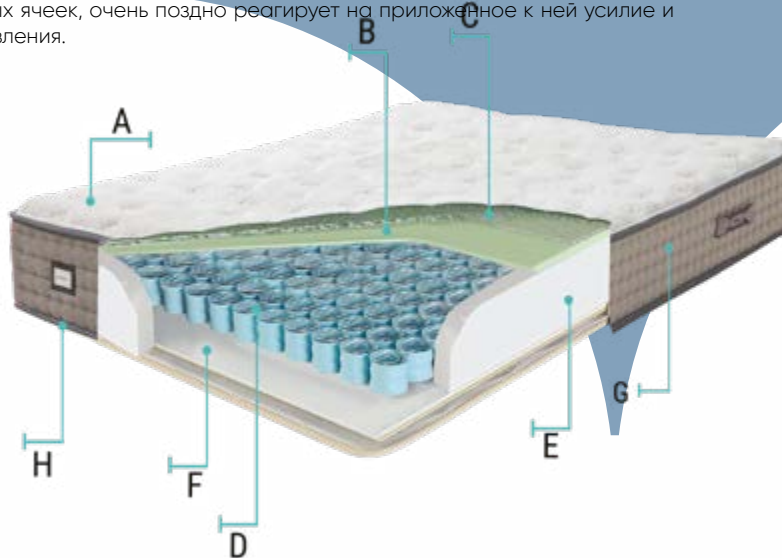

Thanks to bed fabric, it removes negative energy in the body and allows you to wake up fresh for the day. The mattress we produce by choosing visco sponge; It fills the waist and neck gaps very well by taking the body shape. It provides personalized comfort, thus improving sleep quality. Visco Sponge, which has a breathable structure using open cell technology, reacts very late to the force applied to it and provides maximum comfort by reducing the pressure.

Благодаря постельному белью он выводит негативную энергию из организма и позволяет проснуться бодрым в течение дня. Матрас, который мы производим, выбирая вязкую губку; Он очень хорошо заполняет пробелы в талии и шее, принимая форму тела. Он обеспечивает индивидуальный комфорт, тем самым улучшая качество сна. Губка Visco Sponge, имеющая дышащую структуру с использованием технологии открытых ячеек, очень поздно реагирует на приложенное к ней усилие и обеспечивает максимальный комфорт за счет снижения давления.

A-Special chemical finish fabric
A.Специальная изготовленная ткань

B- Visco extra comfort fabric
Б.Губка Visco Extra Comfort

C-Bird Feather Spine Support Sponge
В. Верхний поддерживающий слой.

D-Package Spring
Г.Независимые пружины.

E-Lower Support Sponge
Д. Нижний поддерживающий слой.

F-Jacquard Fabric
Е.Жаккардовая ткань

G- Border Fabric
Ж. Боковая ткань.