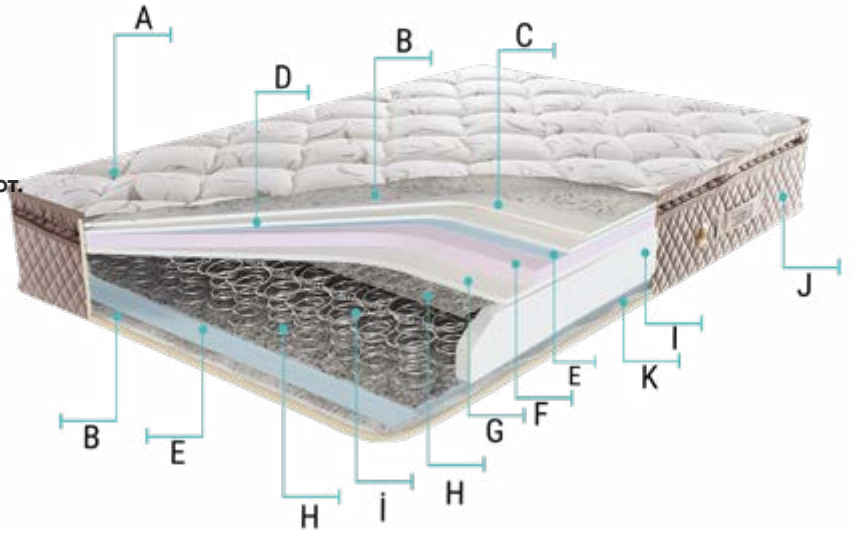

E-Tela
Д. Подкладка

F- Bird Feather Spine Support Sponge
Е. Пуховый матрас.

G-Forza Sponge with Increased Durability
Ж.Поддерживающая губка с повышенной износостойкостью.

H- Density Increased Wadding
З. Вата повышенной плотности.

I-Support Sponge
И.Поддерживающий матрас

i-Bonel Spring System
К.Система пружин

J- Border Fabric
Л.Боковая ткань

K-Jacquard Fabric
М.Жакардовая ткань

Flexi extra comfort sponge helps to accelerate the transition to sleep. Moreover, it provides you to wake up rested in the morning by creating the most suitable lying environment for the body with its durability increased forza sponge. Nanotechnology prevents frictional electrification with knitted fabric. Thus, it prevents fatigue that may occur due to excess energy in your body. Thanks to the side border fabric, it is protected from deformation in the bed and provides a long life.

Губка Flexi Extra Comfort помогает ускорить переход ко сну. Кроме того, он создает наиболее подходящую среду для сна для тела с губкой forza повышенной прочности, позволяя вам просыпаться утром отдохнувшим. Трикотажное полотно с нанотехнологиями предотвращает электризацию, вызванную трением. Таким образом, он предотвращает усталость, которая может возникнуть из-за избытка энергии в вашем теле. Благодаря ткани бокового бортика обеспечивает длительное использование, защищая кровать от деформации.

90x190 100x200 120x200 cm