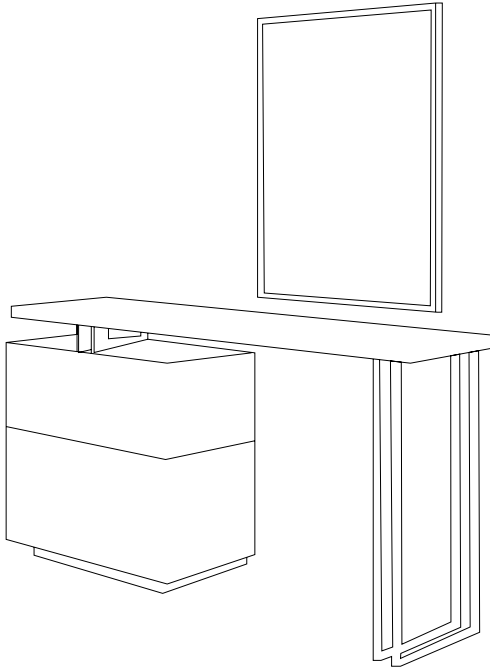

The visual harmony of the nightstand and dresser with the wardrobe creates an impressive unity in Basic Line and does not compromise on the minimal approach both the headboard and storage.

Ürün Görselleri Temsilidir.

The dresser, which consists of a mirror, pouf and bottom block, exhibits a strong and elegant stance with its metal leg parts.

ŞIFONYER/ DRESSER
G/W:120 Y/H:185 D/D:47

ALT BLOK/ BOTTOM BLOCK
G/W:120 Y/H:80 D/D:47