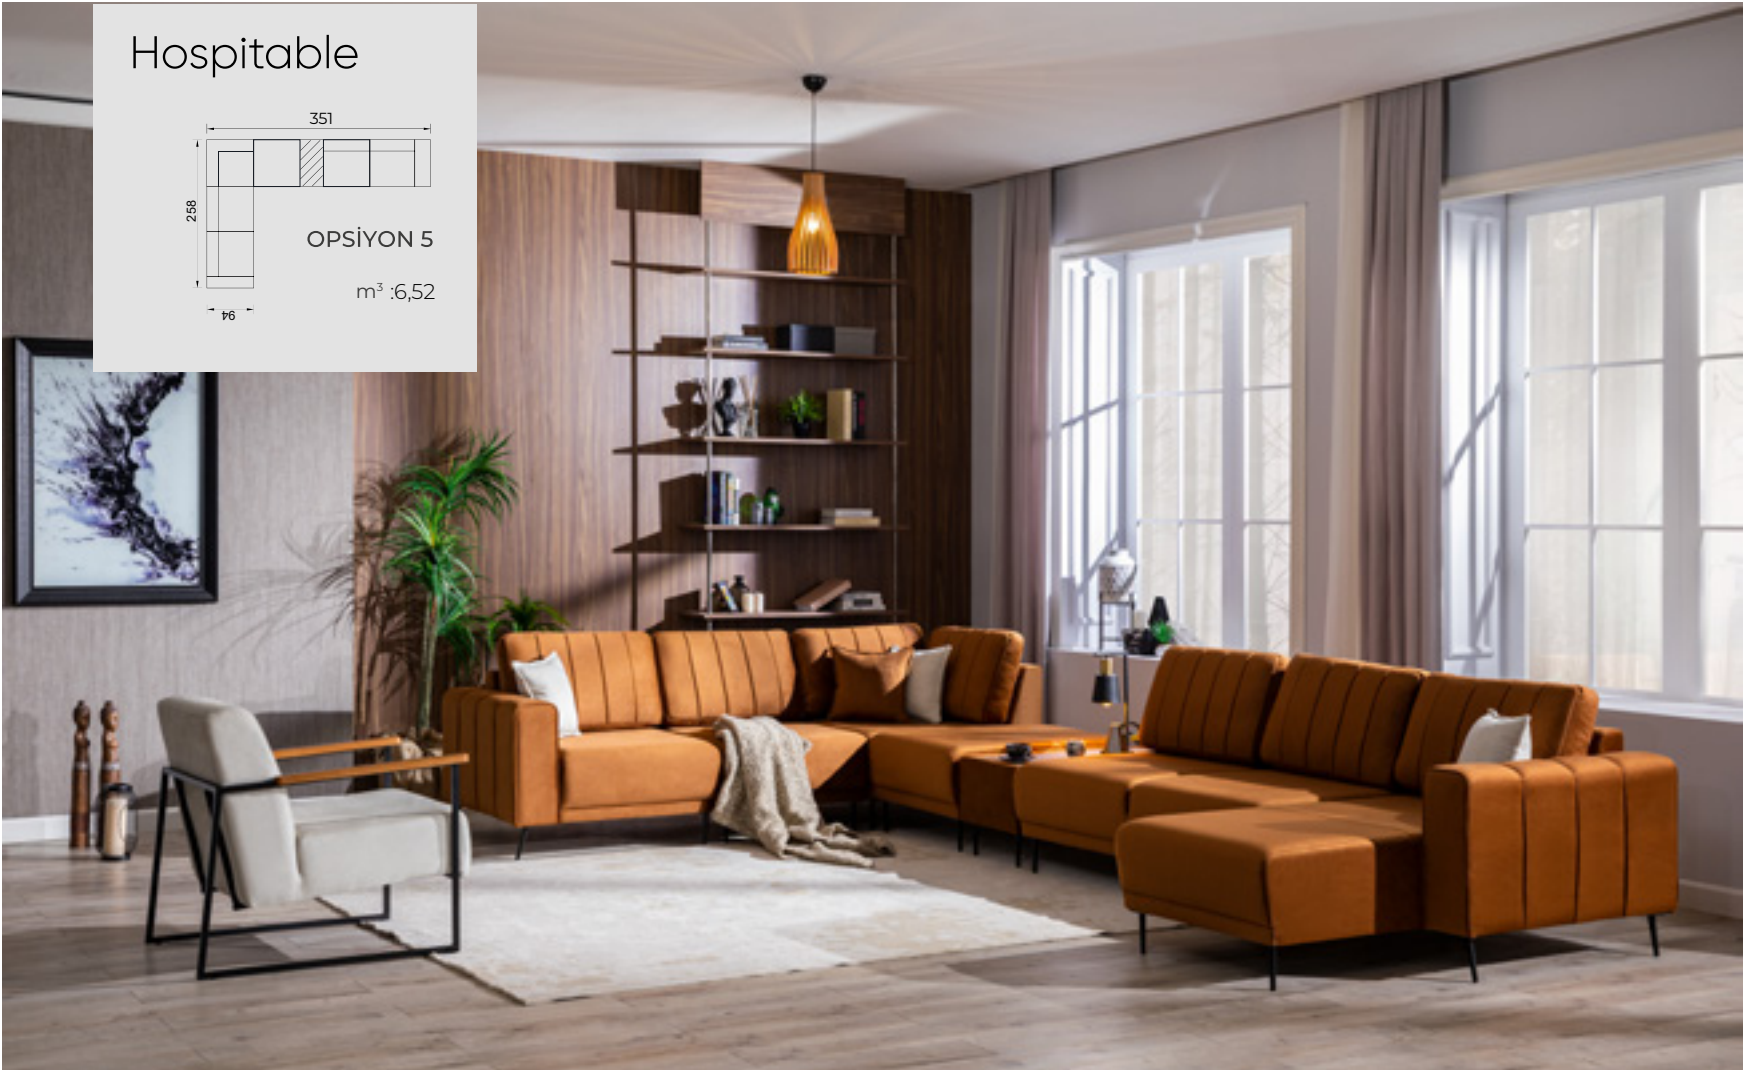

Hospitable

OPSIYON 5