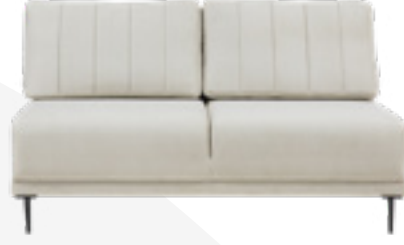

İKİLİ KOLTUK/DOUBLE SEAT
G/W:145 Y/H:72 D/D:94