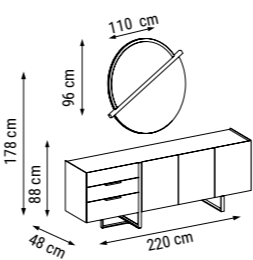

new collection
PABLO

Yemek Odası / Dining Room / Гостинная

Köşeli ve kavisli formların uyum içinde kullanıldığı şık ve modern bir yemek odası. Asimetrik aynası ve konsolundaki siyah cam detayıyla göz dolduran Pablo, estetik sandalyeleri ve güçlü renkleriyle sizi keşfe davet ediyor. Weltew Home'un en yenilerinden Pablo Yemek Odası'nı şimdi keşfedin.

A stylish and modern dining room where angular and curved shapes harmoniously blend. Pablo, with its asymmetric mirror and black glass detail on the console, captures attention with its aesthetic chairs and bold colors, inviting you to explore. Discover the Pablo Dining Room, one of the latest offerings from Weltew Home, now.

Стильная и современная гостинная, в которой гармонично сочетаются угловые и изогнутые формы. Pablo, впечатляющая асимметричным зеркалом и черной стеклянной деталью на консоли, приглашает вас исследовать эстетичные стулья и сильные цвета. Откройте для себя столовую Pablo, одну из новинок Weltew Home, уже сейчас.