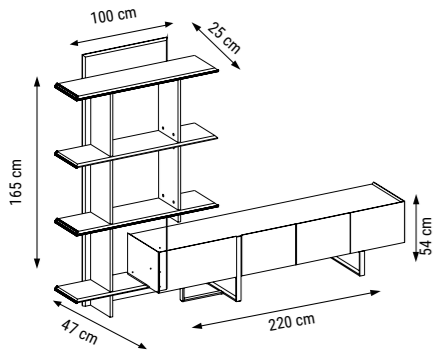

DUVAR ÜNİTESİ
WALL UNIT
ТВ СТЕНКА