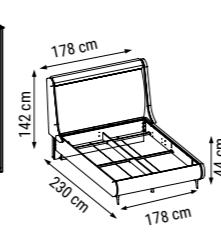

ZEUGMA

Yatak Odası / Bedroom / Спальный гарнитур

Açık renklerden gelen yüksek enerji ve bombeli formlarla şekillenen hareketli tasarımıyla yatak odasında şıklığın yeni tanımı.

With its high energy from light colors and dynamic design shaped by curved forms, Zeugma Bedroom Set defines a new level of elegance in bedrooms.

Спальный Гарнитур ZEUGMA - новое определение элегантности в спальне с ее дизайном. Высокая энергия, исходящая от его светлых тонов и динамичных форм, сформированных изогнутыми формами.

ZEUGMA

Yemek Odası / Dining Room / Гостиная

Kavisli hatların ustaca yorumlandığı estetik dizaynıyla göz kamaştıran Zeugma; oval formlu aynası, modern masa ve sandalyeleriyle yemek odasında yeni nesil zarafet ikonu.

Zeugma is a stunning dining room set that features expertly crafted curved lines and a modern aesthetic. With its oval-shaped mirror, modern table, and chairs, it is a new generation icon of elegance in any dining room.

Гостиный Гарнитур Zeugma - икона элегантности. Благодаря своему эстетичному дизайну, в котором умело интерпретируются изогнутые линии, зеркало овальной формы, современное новое поколение в гостинице со своим столом и стульями.