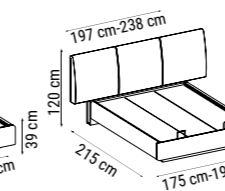

new collection
PABLO

Yatak Odası / Bedroom / Спальный гарнитур