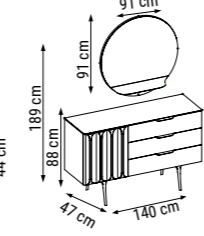

ZEUGMA

Yatak Odası / Bedroom / Спальный гарнитур

Açık renklerden gelen yüksek enerji ve bombeli formlarla şekillenen hareketli tasarımıyla yatak odasında şıklığın yeni tanımı.

With its high energy from light colors and dynamic design shaped by curved forms, Zeugma Bedroom Set defines a new level of elegance in bedrooms.

Спальный Гарнитур ZEUGMA - новое определение элегантности в спальне с ее дизайном. Высокая энергия, исходящая от его светлых тонов и динамичных форм, сформированных изогнутыми формами.

ZEUGMA

Yemek Odası / Dining Room / Гостиная

Kavisli hatların ustaca yorumlandığı estetik dizaynıyla göz kamaştıran Zeugma; oval formlu aynası, modern masa ve sandalyeleriyle yemek odasında yeni nesil zarafet ikonu.

Zeugma is a stunning dining room set that features expertly crafted curved lines and a modern aesthetic. With its oval-shaped mirror, modern table, and chairs, it is a new generation icon of elegance in any dining room.

Гостиный Гарнитур Zeugma - икона элегантности. Благодаря своему эстетичному дизайну, в котором умело интерпретируются изогнутые линии, зеркало овальной формы, современное новое поколение в гостинице со своим столом и стульями.