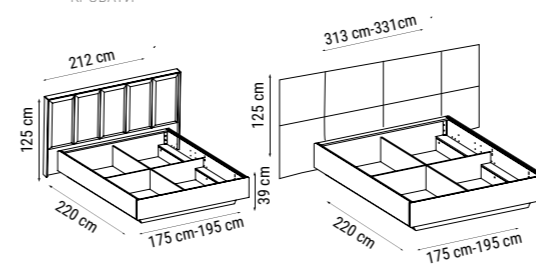

new collection
LATTE

Yatak Odası / Bedroom / Спальный гарнитур