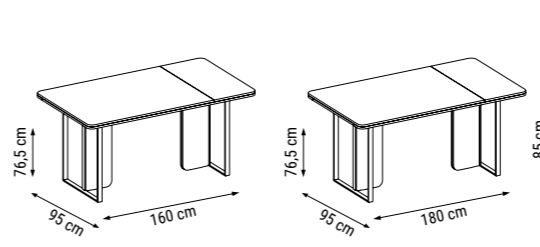

new collection
LATTE

Yemek Odası / Dining Room / Гостинная

Minimal formlu masa ve sandalyelerini, LED aydınlatmalı şık konsolıyla tamamlayan Latte; yemek odasında açık renklerden vazgeçemeyenler için tasarlandı. Weltew Home'un en yenilerinden Latte Yemek Odası'nı şimdi keşfedin.

Latte, which completes the dining room with its minimalistic table and chairs along with its stylish console featuring LED lighting, is designed for those who can't do without light colors in their dining rooms. Discover the latest addition to Weltew Home, the Latte Dining Room, now.

Latte, дополняющая стол и стулья минимальной формы стильной консолью со светодиодной подсветкой, создана для тех, кто не может отказаться от светлых тонов в гостиной. Откройте для себя гостинную Latte, одну из новинок Weltew Home, уже сейчас.