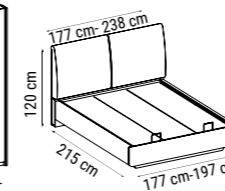

new collection
PABLO

Yatak Odası / Bedroom / Спальный гарнитур