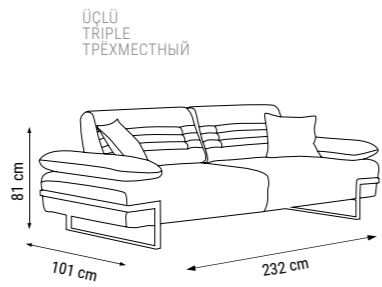

**ANA RENK
MAIN COLOR
ОСНОВНОЙ ЦВЕТ:**
HM:250
**KIRLENT KUMAŞ KODU
PILLOW FABRIC CODE
КОД ТКАНИ ПОДУШЕК:**
HM:255

**ANA RENK
MAIN COLOR
ОСНОВНОЙ ЦВЕТ:**
HM:255