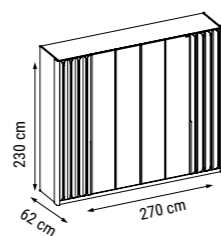

ZEUGMA

Yatak Odası / Bedroom / Спальный гарнитур

Açık renklerden gelen yüksek enerji ve bombeli formlarla şekillenen hareketli tasarımıyla yatak odasında şıklığın yeni tanımı.

With its high energy from light colors and dynamic design shaped by curved forms, Zeugma Bedroom Set defines a new level of elegance in bedrooms.

Спальный Гарнитур ZEUGMA - новое определение элегантности в спальне с ее дизайном. Высокая энергия, исходящая от его светлых тонов и динамичных форм, сформированных изогнутыми формами.

ZEUGMA

Yemek Odası / Dining Room / Гостиная

Kavisli hatların ustaca yorumlandığı estetik dizaynıyla göz kamaştıran Zeugma; oval formlu aynası, modern masa ve sandalyeleriyle yemek odasında yeni nesil zarafet ikonu.

Zeugma is a stunning dining room set that features expertly crafted curved lines and a modern aesthetic. With its oval-shaped mirror, modern table, and chairs, it is a new generation icon of elegance in any dining room.

Гостиный Гарнитур Zeugma - икона элегантности. Благодаря своему эстетичному дизайну, в котором умело интерпретируются изогнутые линии, зеркало овальной формы, современное новое поколение в гостинице со своим столом и стульями.