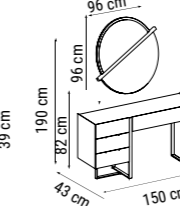

new collection
PABLO

Yatak Odası / Bedroom / Спальный гарнитур