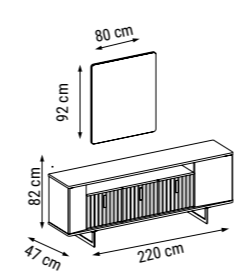

new collection
LATTE

Yemek Odası / Dining Room / Гостинная

Minimal formlu masa ve sandalyelerini, LED aydınlatmalı şık konsolıyla tamamlayan Latte; yemek odasında açık renklerden vazgeçemeyenler için tasarlandı. Weltew Home'un en yenilerinden Latte Yemek Odası'nı şimdi keşfedin.

Latte, which completes the dining room with its minimalistic table and chairs along with its stylish console featuring LED lighting, is designed for those who can't do without light colors in their dining rooms. Discover the latest addition to Weltew Home, the Latte Dining Room, now.

Latte, дополняющая стол и стулья минимальной формы стильной консолью со светодиодной подсветкой, создана для тех, кто не может отказаться от светлых тонов в гостиной. Откройте для себя гостинную Latte, одну из новинок Weltew Home, уже сейчас.