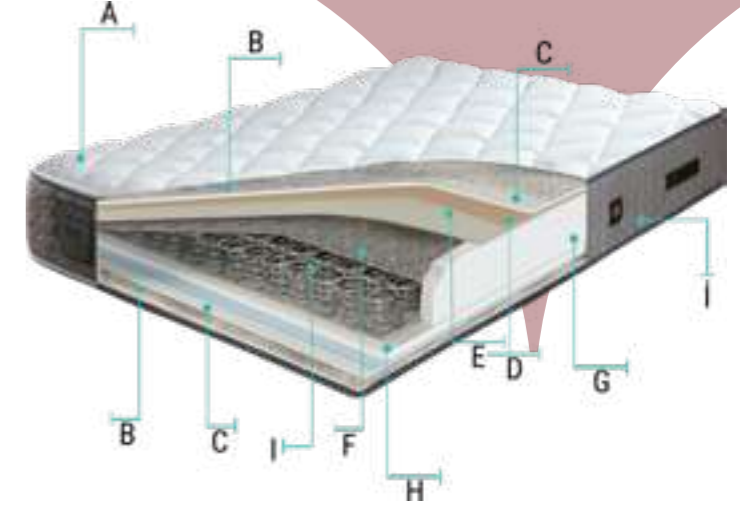

- **A- Antistress Feature-Fabric**
  A. Ткань с особенностью Antistress.
- **B-Siliconized Fiber**
  B. Силиконовое волокно.
- **C-Flexi Extra Comfort Sponge**
  B. Матрас Flexi дополнительный комфорт.
- **D-Elastic Visco Sponge**
  Г. Эластичная вискозная губка.
- **E-Top Support Sponge**
  Д. Верхний поддерживающий слой.
- **F- Density Increased Wadding**
  E. Вата повышенной плотности.
- **G-Support Sponge**
  Ж. Поддерживающий слой.
- **H-Lower Support Sponge**
  З. Нижний поддерживающий слой.
- **I-Bonell Spring System**
  И. Система пружин
- **I-Jacquard Fabric**
  К. Жаккардовая ткань

- H/B: 30 cm
- **Antibacterial**
  Антибактериальный
- **Hardness Degree**
  Soft
  Степень жёсткости - мягкий
- **Spring Warranty**
  Гарантия на пружины
- **Fabric and Filling Material Warranty**
  2 года гарантии на ткань и наполнителя