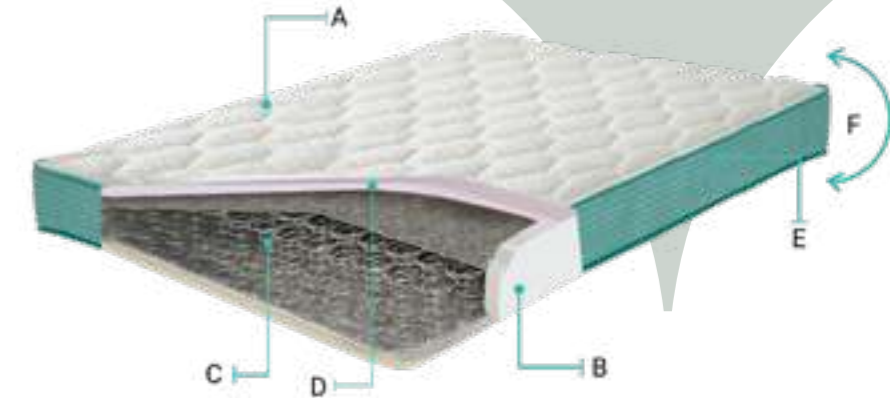

- **A- Organic Cotton Knitted Fabric**
  А. Хлопково-льняная ткань
- **B-Support Sponge**
  Б.Поддерживающий слой паралона.
- **C-Bonel Spring System**
  В. Система пружин.
- **D-Lower Support Sponge**
  Г. Нижний поддерживающий слой.
- **E- Border Fabric**
  Д. Боковая ткань.
- **F-Duplexing Feature**
  Е. Возможность использовать обе стороны матраса.

- H/B: 30 cm
- Antibacterial
  Антибактериальный
- Hard Degree
  Medium
  Средняя степень жесткости
- 5 YIL GARANTI
  Spring Warranty
  Гарантия на пружины
- 2 YIL GARANTI
  Fabric and Filling
  Material Warranty
  2 года гарантии на ткани и наполнителя