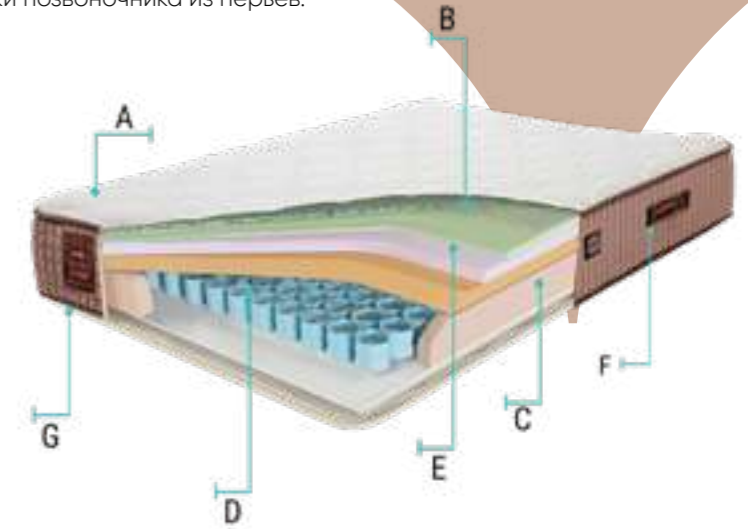

A-Bamboo Fabric
А. Бамбуковая ткань

B-Bird Feather Spine Support Sponge
Б. Верхний поддерживающий слой.

C-Support Sponge
В.Поддерживающий слой паралона.

D-Package Spring
Г.Независимые пружины.

E-Lower Support Sponge
Д. Нижний поддерживающий слой.

F-Jacquard Fabric
Е.Жаккардовая ткань

G- Border Fabric
Ж. Боковая ткань.

H/B: 32 cm

Antibacterial
Антибактериальный

Hardness Medium
Soft
Жесткость Средняя
Мягкая

Spring Warranty
Гарантия на пружины

Fabric and Filling
Material Warranty
2 года гарантии на ткань и наполнителя